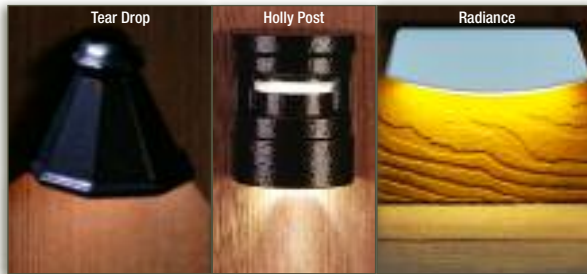

DEKOR™

Welcome to the World's Most Innovative and Exclusive Line of Railing Products!

Indoor or Outdoor, Day or Night, Create that Special Look, Feel and Ambience that You Call Your Own, Using **DEKOR™** Products. From the Basics to the World's First and Only Patented Illuminated Line of Balusters and Panels.

PETITE LAMPS

Simple Installation...

1. Drill a hole with our custom Forstner Bit
2. Mount the Petite Directional Light in any direction you want

The Petite Lamp by DEKOR™ is Extremely Versatile!

- Petite Directional Lamp Lights can be Rotated a Full 360 Degrees
- Optional Diffuser Discs Included for a Softer Light Effect
- Color Choices: Antique Metal Black, Oil Rubbed Bronze

MULTI-FUNCTION LED LIGHTS

Three Contemporary Designs that will Safely Brighten All Your Indoor and Outdoor Like No Other Light has Done Before...

- Walls • Steps • Stairs • Uplighting • Downlighting • Wall Washing
- Color Choices: Antique Metal Black, Oil Rubbed Bronze, Dark Copper Vein, Hammered White (colors not available in all lights - call for details)