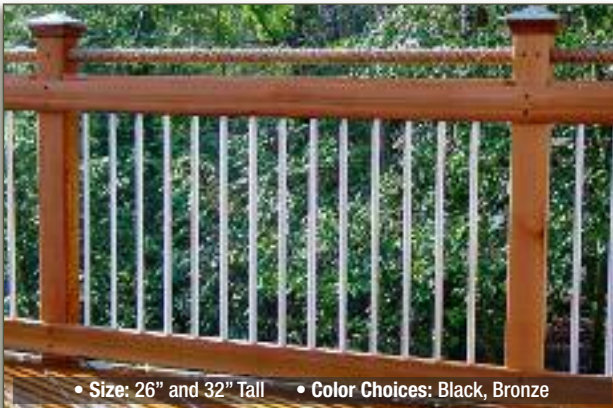

ELLIPSE BALUSTER

The most versatile railing infill baluster, can be used in either parallel or perpendicular applications to create customized options!