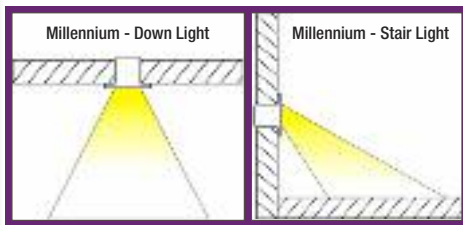

COLOR SELECTIONS

- 2 Colors to Choose from...

Oil Rubbed Bronze

Antique Metal Black