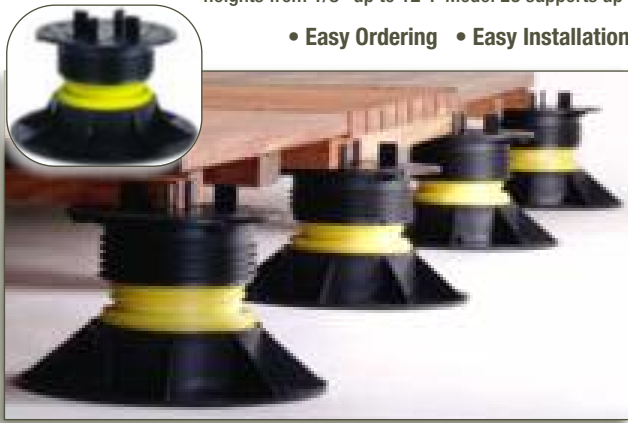

BISON DECK SUPPORTS

BISON™ LEVEL.IT® Adjustable Deck Supports are the Simple Solution to Your Decking Needs!

Use on rooftops, balconies, over cracked concrete patios, even on-grade! Works with any surface material, from wood tiles, traditional stringer and plank decks, natural stone, composites or concrete.

With **LEVEL.IT®**, if You Can Dream it, You Can do it!

One simple **LEVEL.IT®** model LC covers heights from 2" to 4-3/4". Additional accessories are available to compensate for slope and accommodate heights from 1/8" up to 12". Model LC supports up to 750 lbs.