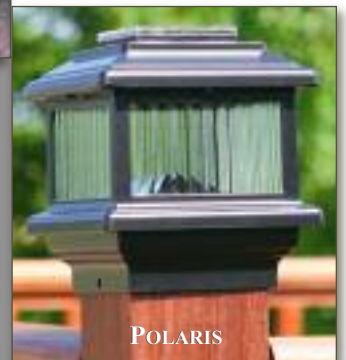

#### MINI POLARIS

- Available Sizes: 2" & 2-1/2"

- Color Choices: Black, Bronze, Clay, Matte Black, Tan, White

(Not all color choices available in all sizes and styles.)

#### TWO SOLAR-POWERED POLARIS SERIES DECKLIGHTS TO CHOOSE FROM...

- Powerful Solar Cell Illuminates up to 8 to 10 Hours
- Fits a Wide Range of Post Sizes
- Durable Weatherproof Finish
- 2 NiCad Batteries Included
- 2 White L.E.D. Bright Bulbs
- Solid Cast Aluminum
- Safe & Sturdy
- Easy to Install

- Available Sizes: 2" 2-1/2" 3" 3-1/2" 4" 4-3/8" 4-5/8" 5" 5-1/2" 6" 6-1/2"

POLARIS