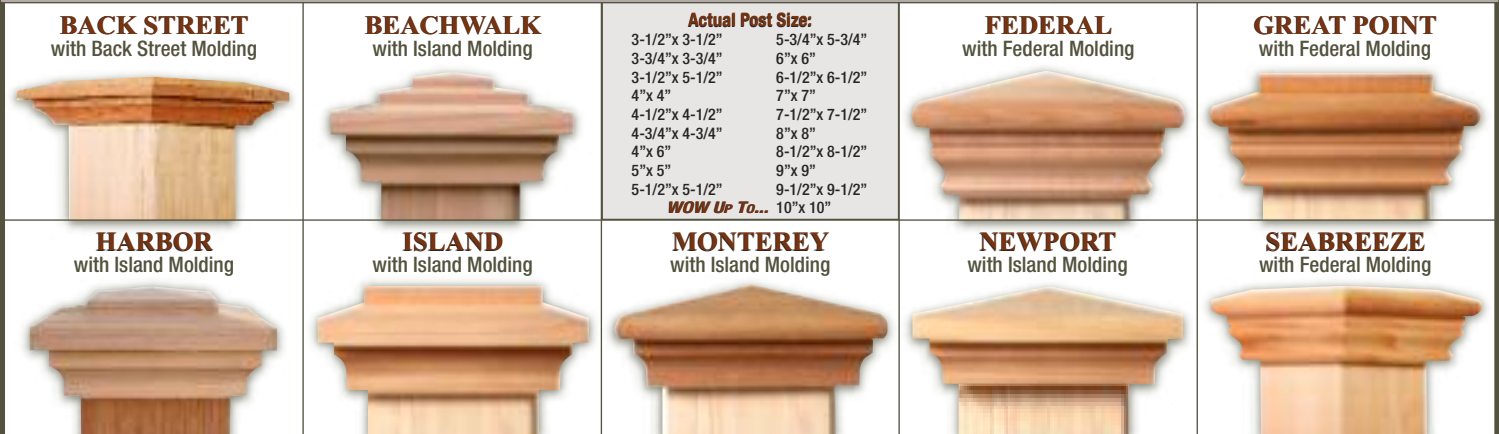

SLIP OVER POST CAPS