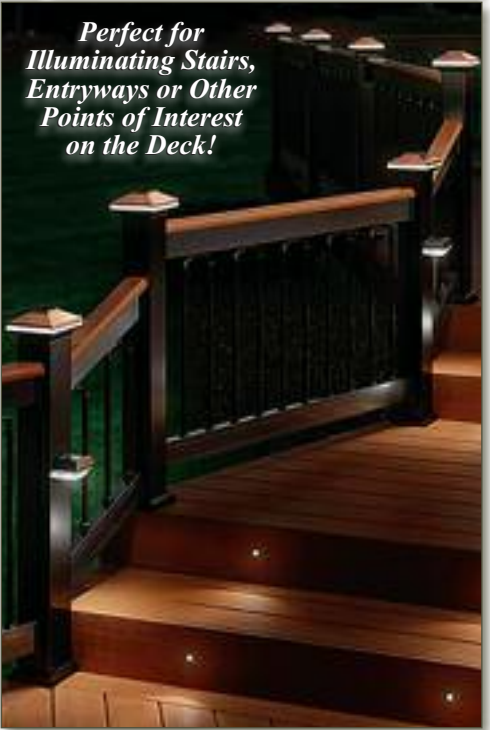

• Size: 3-5/8" Opening