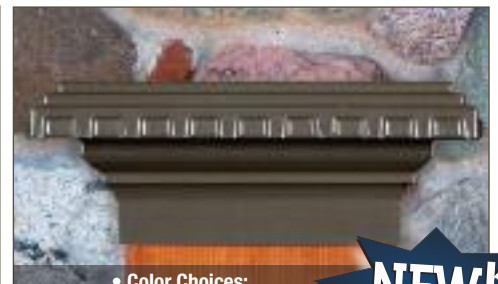

- Color Choices: Black, Bronze, Matte Black, White
- Available Sizes: 2", 2-1/2", 3"