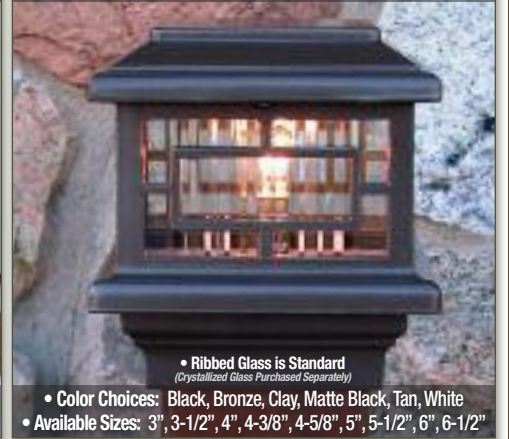

### SIRIUS DECKLIGHT

*Traditional Appeal with it's Pyramid Shaped Design!*

- Color Choices: Black, Bronze, Clay, Matte Black, Tan, White
- Available Sizes: 3", 3-1/2", 4", 4-3/8", 4-5/8", 5", 5-1/2", 6", 6-1/2"

### ORION DECKLIGHT

*Geometric Shape Adds Another Level of Distinction to Your Design!*

- Ribbed Glass is Standard  
(Crystallized Glass Purchased Separately)
- Color Choices: Black, Bronze, Clay, Matte Black, Tan, White
- Available Sizes: 3", 3-1/2", 4", 4-3/8", 4-5/8", 5", 5-1/2", 6", 6-1/2"