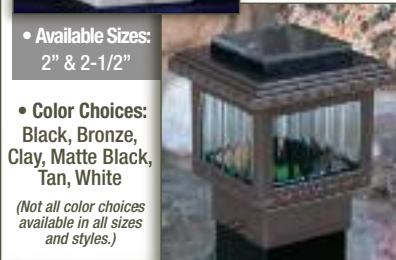

#### MINI POLARIS

- Available Sizes: 2" & 2-1/2"

- Color Choices: Black, Bronze, Clay, Matte Black, Tan, White

(Not all color choices available in all sizes and styles.)

#### TWO SOLAR-POWERED POLARIS SERIES DECKLIGHTS TO CHOOSE FROM...

- Powerful Solar Cell Illuminates up to 8 to 10 Hours
- Fits a Wide Range of Post Sizes
- Durable Weatherproof Finish
- 2 NiCad Batteries Included
- 2 White L.E.D. Bright Bulbs
- Solid Cast Aluminum
- Safe & Sturdy
- Easy to Install