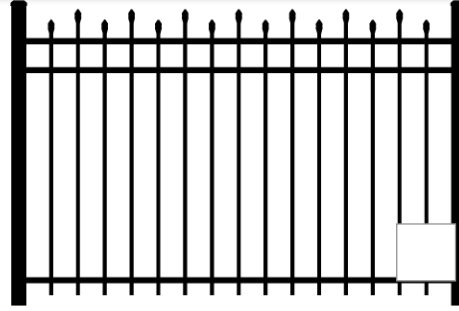

• PRESSED SPEAR HAMILTON