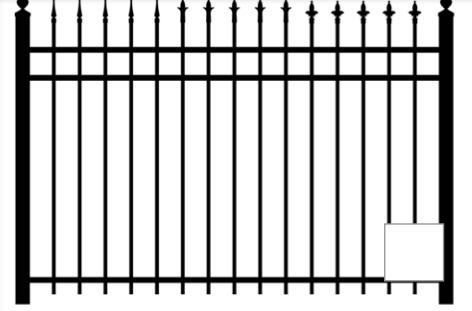

Aluminum Fencing Your Way

1 PICK YOUR FENCE HEIGHT

3' - 3.5'

Typical Front Yard Height

4' 4.5' 5'

Standard Picket / Pool Code

6'+

Security Height

2 PICK YOUR FENCE STYLE

► SECURITY

• PRESSED SPEAR BELMONT

• PRESSED SPEAR HAMILTON

• PREMIER

► POOL CODE (IN-STOCK)

• 4' 2-RAIL FLAT TOP ASCOT Flush Bottom

• 4.5' 3-RAIL FLAT TOP ASCOT Flush Bottom

• 4.5' 3-RAIL CANTERBURY Flush Bottom

► OTHER STOCKING STYLES

• 4' 3-RAIL ASCOT Flush Bottom

• 5' 3-RAIL ASCOT (POOL CODE) Standard Bottom

• 6' 4-RAIL FLAT TOP Standard Bottom